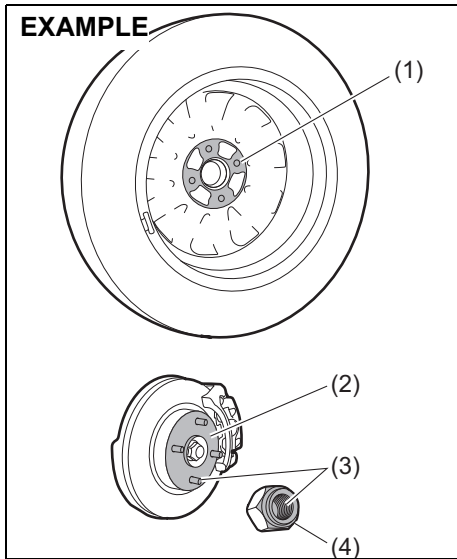

Changing wheels

⚠ WARNING

- Never change in a wheel in traffic lane. Always move the vehicle of the road on level, hard ground away from traffic for changing a wheel. For any further assistance contact your nearest Maruti Suzuki authorised workshop.

To change a wheel, use the following procedure:

1) Remove the jack, tools and spare wheel from the vehicle.
2) Loosen, but do not remove the wheel nuts.
3) Jack up the vehicle (follow the jacking instructions in this section).

⚠ WARNING

- Shift into “R” (Reverse) for a manual transmission/Auto Gear Shift vehicle when you jack up the vehicle.
- Never jack up the vehicle with the transmission in “N” (Neutral). Otherwise, unstable jack may cause an accident.

⚠ CAUTION

Immediately after the vehicle has been driven, the wheels, the wheel nuts and the area around the brakes might be extremely hot. Touching these areas may cause burn injury. Do not touch these areas, immediately after the vehicle has been driven.

4) Remove the wheel nuts and wheel.

69RH177

5) Clean any mud or dirt off from the surface of the wheel (1), hub (2), thread part (3) and surface of the wheel nuts (4) with a clean cloth. Clean the hub carefully; it may be hot from driving.
6) Install the new wheel and replace the wheel nuts with their cone shaped end facing the wheel. Tighten each nut snugly by hand until the wheel is securely seated on the hub.