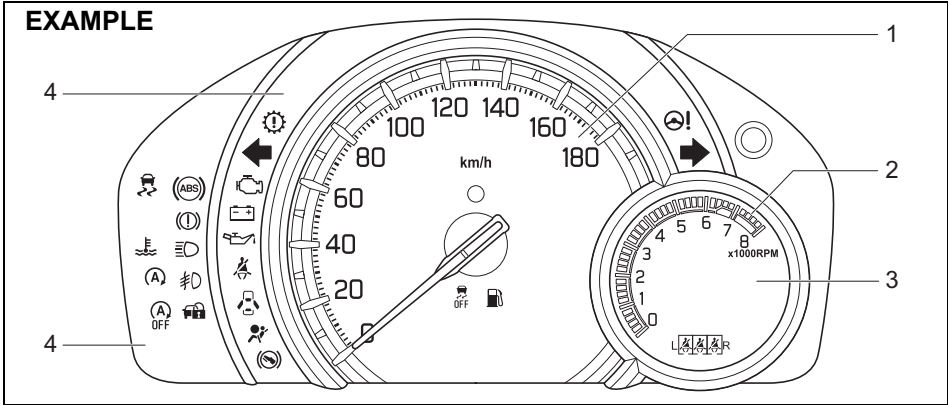

BEFORE DRIVING

Instrument cluster

1. Speedometer
2. Tachometer (if equipped)
3. Information display
4. Warning and indicator lights

With tachometer