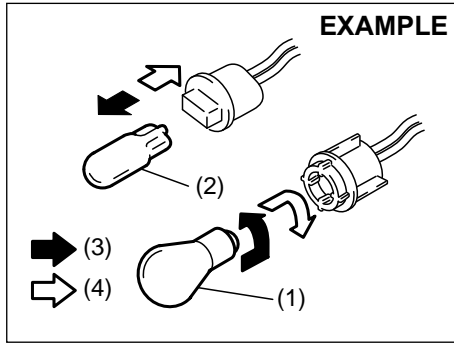

INSPECTION AND MAINTENANCE

61MM0B078

- (3) Removal
- (4) Install
2) To remove the bulb of the front turn signal light (1) from the bulb holder, push in the bulb and turn it counterclockwise. To install a new bulb, push it in and turn it clockwise. To remove and install the bulb of the front position light (2), simply pull out or push in the bulb.