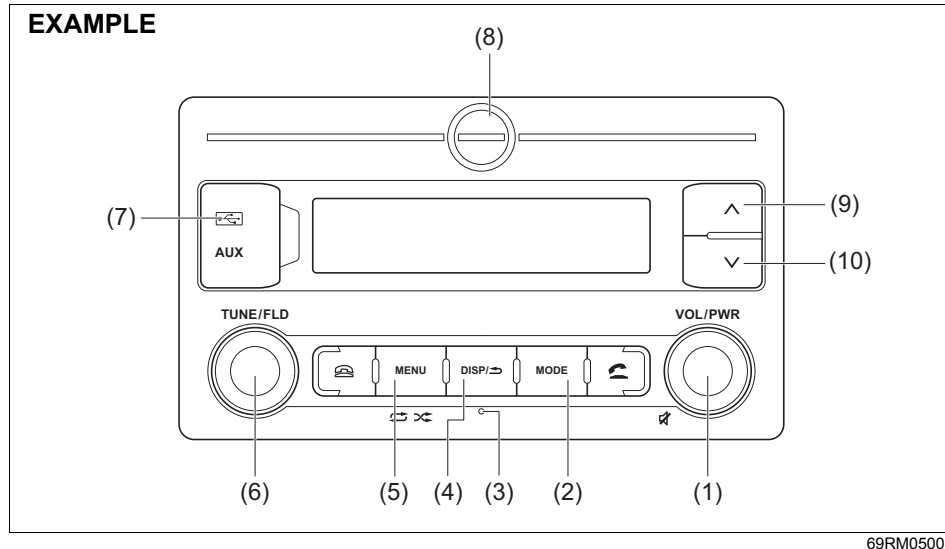

OTHER CONTROLS AND EQUIPMENT

Basic operations

69RM05001

- (1) "VOL/PWR" knob
- (2) "MODE" button
- (3) MICROPHONE (for handsfree)
- (4) "DISP/BACK" button
- (5) "MENU" button
- (6) "TUNE/FLD" knob
- (7) USB/AUX
- (8) SMARTPHONE DOCK CAP
- (9) UP button
- (10) DOWN button

Turning on/off power

Press "VOL/PWR" knob (1) to turn on the power. The unit starts to operate in the previous mode that the power was turned off.

- To turn off the power, press "VOL/PWR" knob (1) for about 1 second.

Adjusting the volume

Turn "VOL/PWR" knob (1).

- Turning it clockwise increases the volume.
- Turning it counterclockwise decreases the volume.

Mute

- Press "VOL/PWR" knob(1) to mute the sound.
- To cancel mute, press any button.

NOTE:

For the purpose of safe driving, adjust the audio volume to a level that allows you to hear sounds outside of the vehicle including car horns and particularly emergency vehicle sirens.

Display & Back setting

Press "DISP/BACK" button to go back to the previous display when a list or menu screen is displayed.

On long pressing "DISP/BACK" button, tuner display will be turned OFF. However all operations such as media playing etc will be active. Display will be turned ON by pressing any button on audio unit, steering switches or any other interrupt such as handsfree calling etc.