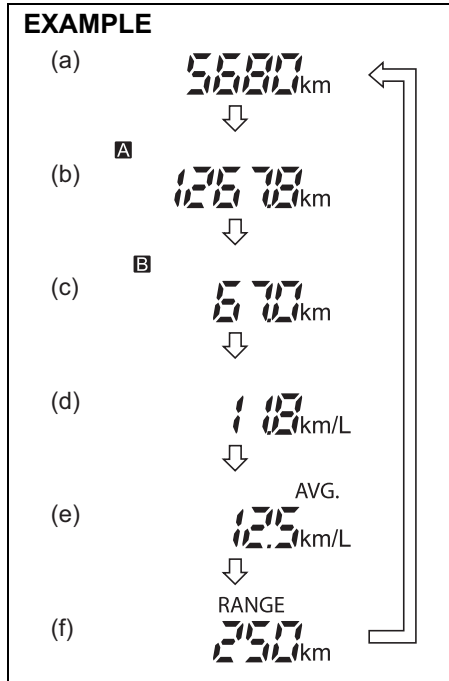

Manual mode indicator

When you are using the manual mode, the display shows the manual mode indicator (4).

NOTE:

The manual mode indicator will only appear when the gearshift lever is in "M" position.

Drive mode indicator

When the gearshift lever is in "D", the display shows the drive mode indicator (5).

For details on how to use the transmission, refer to "Using transmission" in the "OPERATING YOUR VEHICLE" section.

Odometer / Trip meter / Fuel consumption / Driving range

The display (C) shows one of the following indications, odometer, trip meter A, trip meter B, instantaneous fuel consumption, average fuel consumption or driving range.

To switch the display indication (C), push the indicator selector knob (1) quickly.

69RM02004