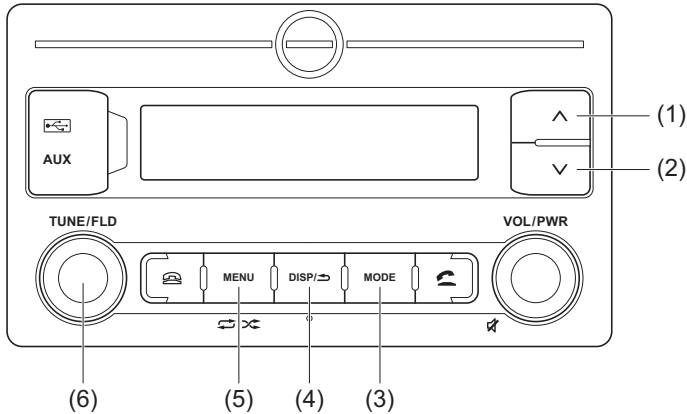

OTHER CONTROLS AND EQUIPMENT

Listening to files stored in a USB device

EXAMPLE

69RH146

- (1) UP button
- (2) DOWN button
- (3) "MODE" button
- (4) "DISP/BACK" button
- (5) "MENU" button
- (6) "TUNE/FLD" knob