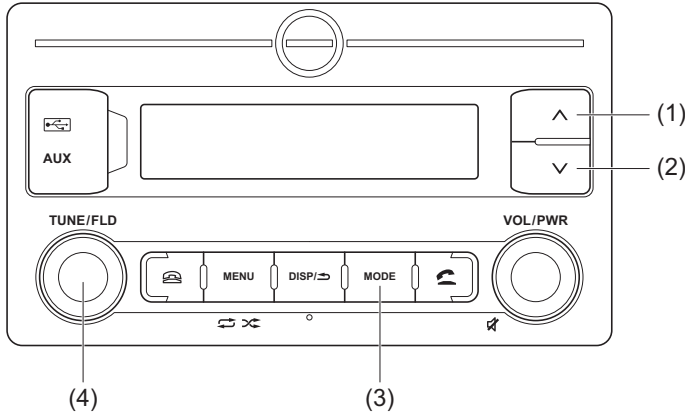

OTHER CONTROLS AND EQUIPMENT

Listening to the radio

EXAMPLE