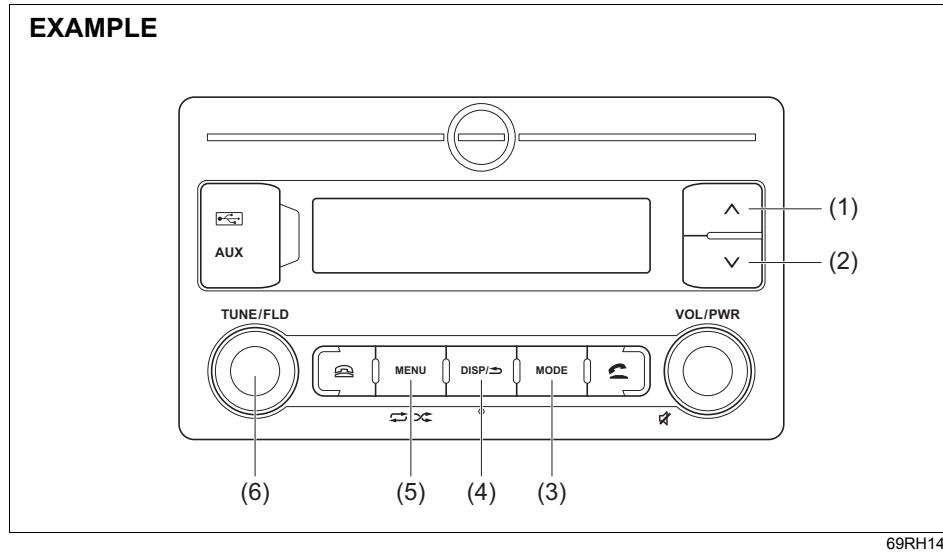

OTHER CONTROLS AND EQUIPMENT

Listening to an iPod