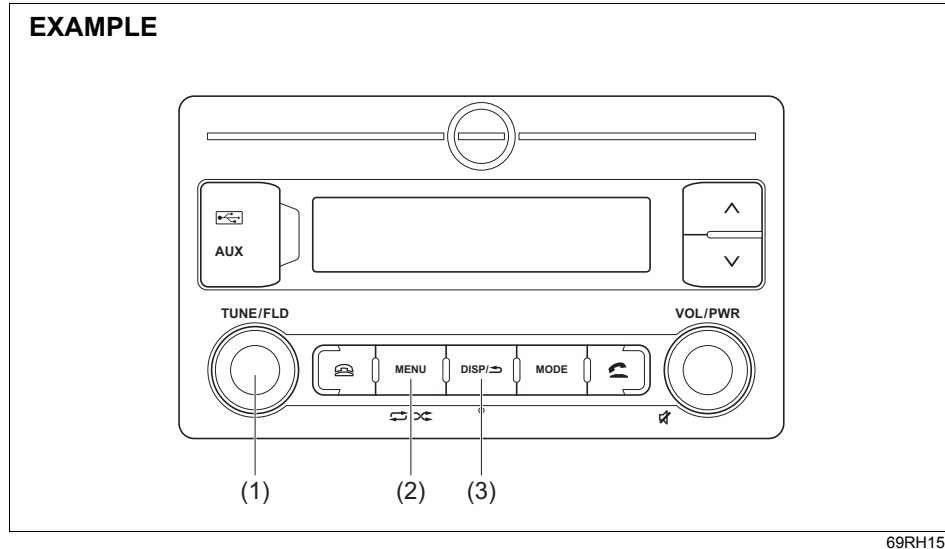

OTHER CONTROLS AND EQUIPMENT

Anti-theft feature

- (1) "TUNE/FLD" knob
- (2) "MENU" button
- (3) "DISP/BACK" button

The anti-theft function is intended to discourage thefts, such as that the audio system becomes inoperable when it is installed on other vehicles.

This function works by entering a Personal Identification Number (PIN).

When the unit is disconnected from its power source, such as when the audio system is removed or the battery is disconnected, the unit will become inoperable until the PIN is reentered.