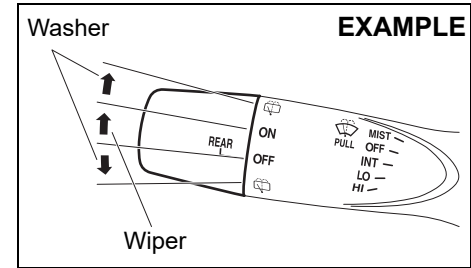

Rear window wiper/washer switch (if equipped)

69RH171

To turn the rear wiper on, twist the rear wiper switch on the end of the lever forward to “ON” position. To turn the rear wiper off, twist the switch rearward to “OFF” position.

With the rear wiper in “OFF” position, twist the switch rearward and hold it there to spray window washer fluid.

With the rear wiper in “ON” position, turn the switch forward and hold it there to spray window washer fluid.

NOTICE

Clear ice or snow from the rear window and rear wiper blade before using the rear wiper. Accumulated ice or snow could prevent the wiper blade from moving, causing damage to the wiper motor.