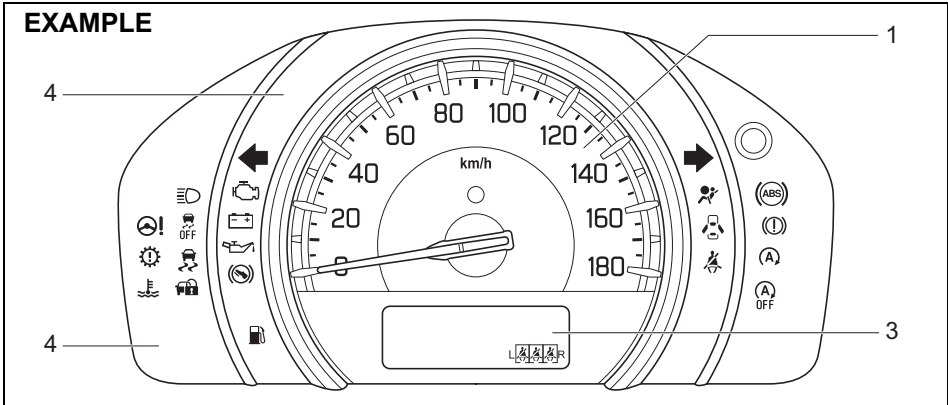

Without tachometer