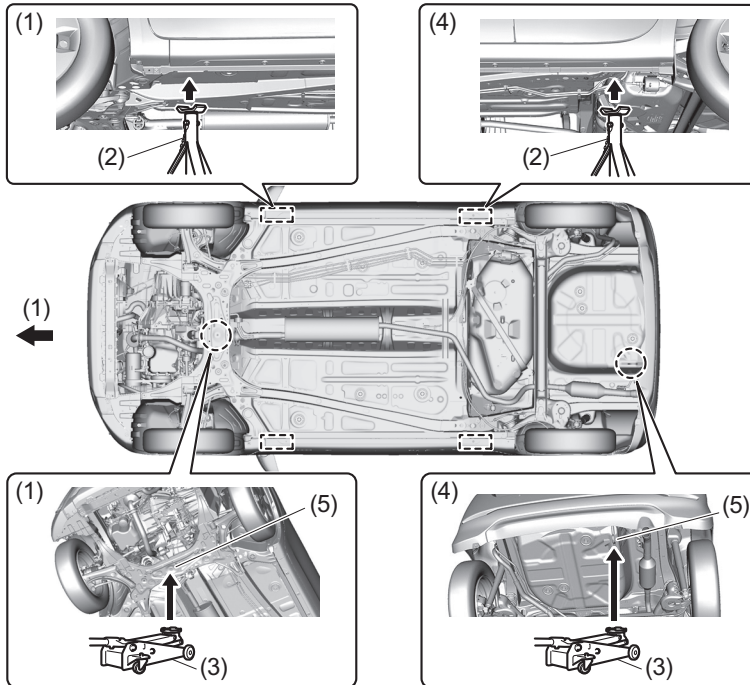

EMERGENCY SERVICE

Raising vehicle with garage jack

- Apply the garage jack to one of the points indicated below.
- Always support the raised vehicle with jack stands (commercially available) at the points indicated below.

- (1) Front
- (2) Jack stand
- (3) Garage jack
- (4) Rear
- (5) Jacking point for garage jack

EXAMPLE

⚠ WARNING

As the vehicle may get damaged or an accident may occur, observe the following points.

- Observe the designated points shown in the illustrations.
- When holding the lifted vehicle, use the rigid rack.
- When jacking up the front side or the rear side only, place a chock (commercially-available product) on front and back of the grounded tire.

NOTICE

Never apply a garage jack to the exhaust pipe or rear torsion beam.

NOTE:

For more details, contact a authorised Maruti Suzuki workshop.

69RH176