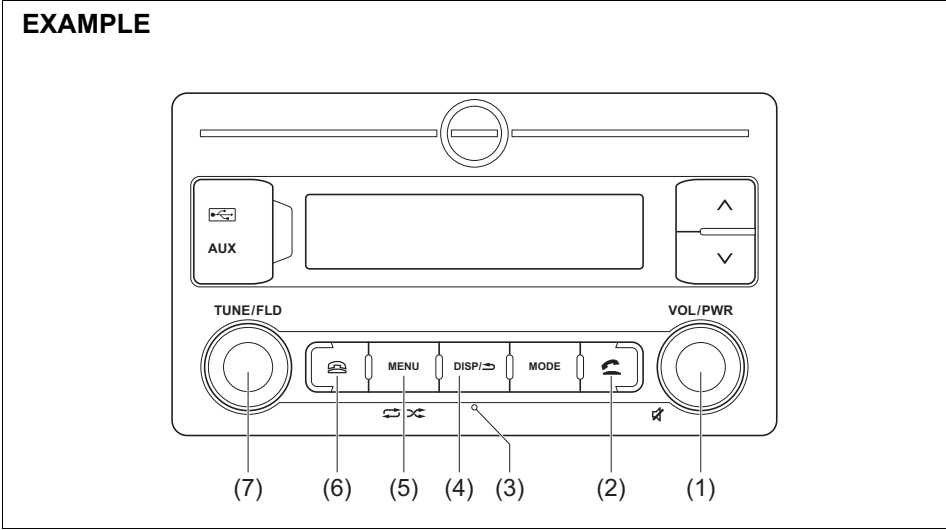

69RH187

Steering switch (if equipped)

69RH188

- (1) "VOL/PWR" knob
- (2) OFF HOOK button (on audio)
- (3) Microphone
- (4) "DISP/BACK" button
- (5) "MENU" button
- (6) ON HOOK button (on audio)
- (7) "TUNE/FLD" knob
- (8) Volume button
- (9) Mute button
- (10) OFF HOOK button (on steering wheel)
- (11) ON HOOK button (on steering wheel)
- (12) Bluetooth® setting button