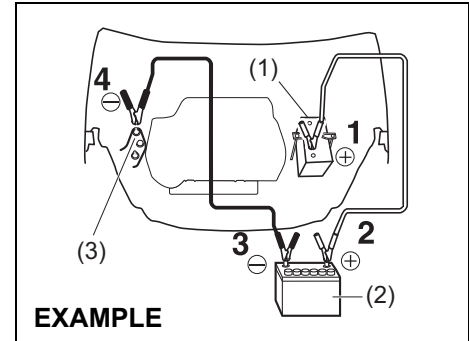

NOTICE

Your vehicle should not be started by pushing or towing. This starting method could result in permanent damage to the catalytic converter. Use jump leads to start a vehicle with a weak or discharged battery.

1) Use only a 12-volt battery to jump-start your vehicle. Position the good 12-volt battery close to your vehicle so that the jump leads will reach both batteries. When using a battery installed on another vehicle, check that two vehicles do not touch each other. Set the parking brakes fully on both vehicles.
2) Turn off all vehicle accessories, except those necessary for safety reasons (for example, headlights or hazard lights).

54P000804

3) Connect jump leads as follows:

1. Connect one end of the first jump lead to the positive (+) terminal of the discharged battery (1).
2. Connect the other end to the positive (+) terminal of the booster battery (2).
3. Connect one end of the second jump lead to the negative (-) terminal of the booster battery (2).
4. Make the final connection to an unpainted, heavy metal part (i.e. engine mount bracket (3)) of the engine of the vehicle with the discharged battery (1).