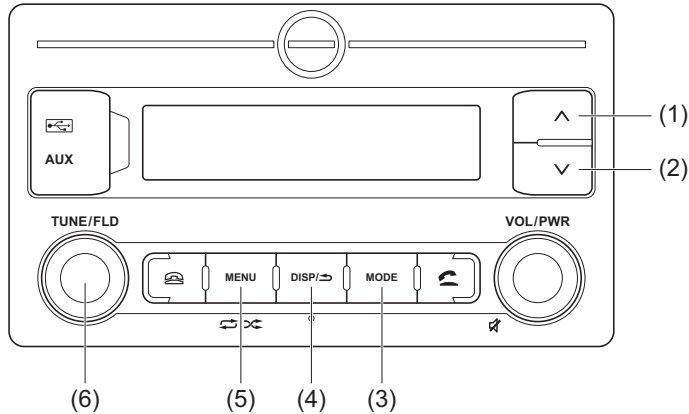

OTHER CONTROLS AND EQUIPMENT

Bluetooth® audio

EXAMPLE